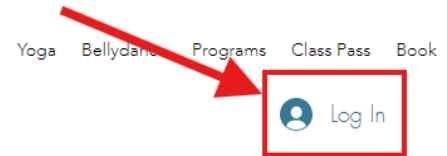

1. Go To moonlightbellydance.com

2. Click Log In

Moonlight Yoga Studio
and
Moonlight Bellydance

3. Sign Up

Sign Up

Already a member? [Log In](#)

 Sign up with Google

 Sign up with Facebook